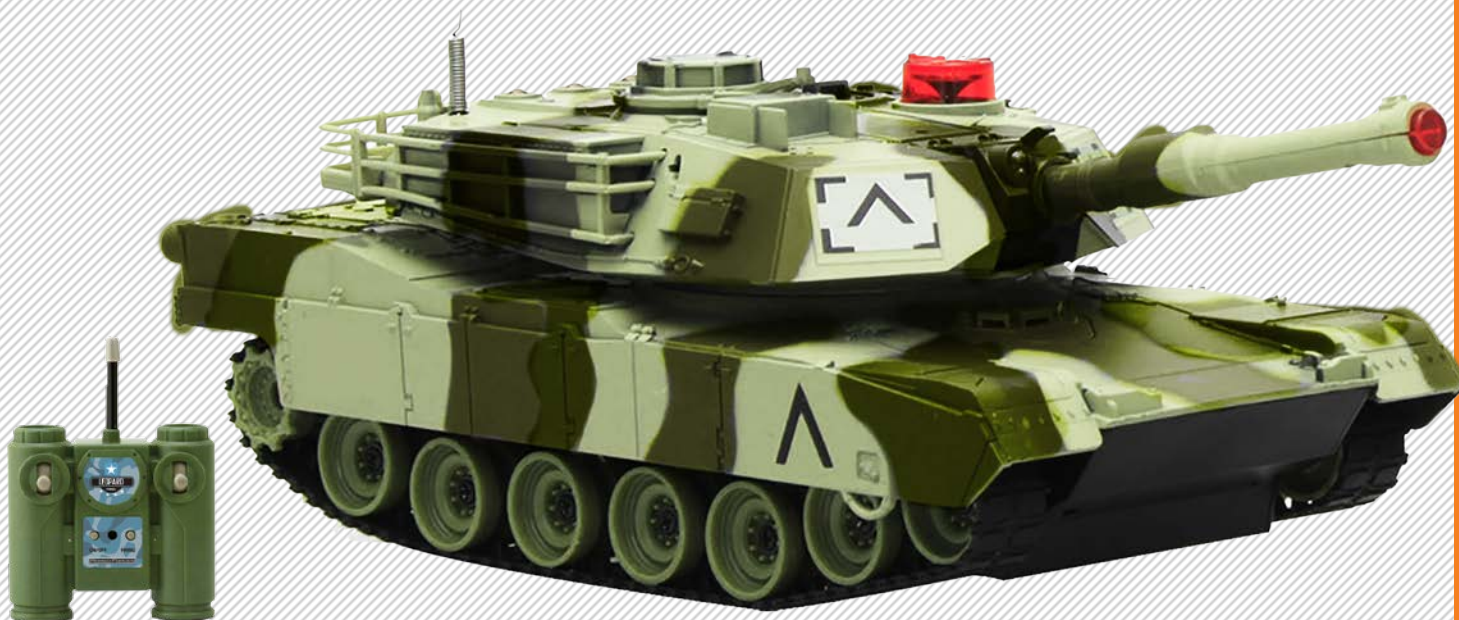

ABRAMS FOREST

Official replica of M1 A1 Abrams tank with realistic sounds and different weapons modes. Individually packed but compatible for an infrared battle one against the other. Feel like driving a real tank!

NT10032 FOREST

VEHICLE	4CH	Infrared battle, Sound effects	300x 110 x 100 mm
TRANSMITTER	Mhz	(2+2) x 1,5v AA	40Mhz
BATTERY	AA	Batteries not included	-