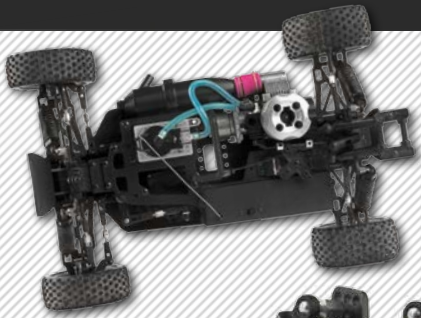

## BLAZER NITRO

The best option to start with nitro motor, this 1/10 buggy is the most sensible option, not only due to its dimensions and performance, but also to its reliability.

8 428064 930224

NH93022 BLAZER