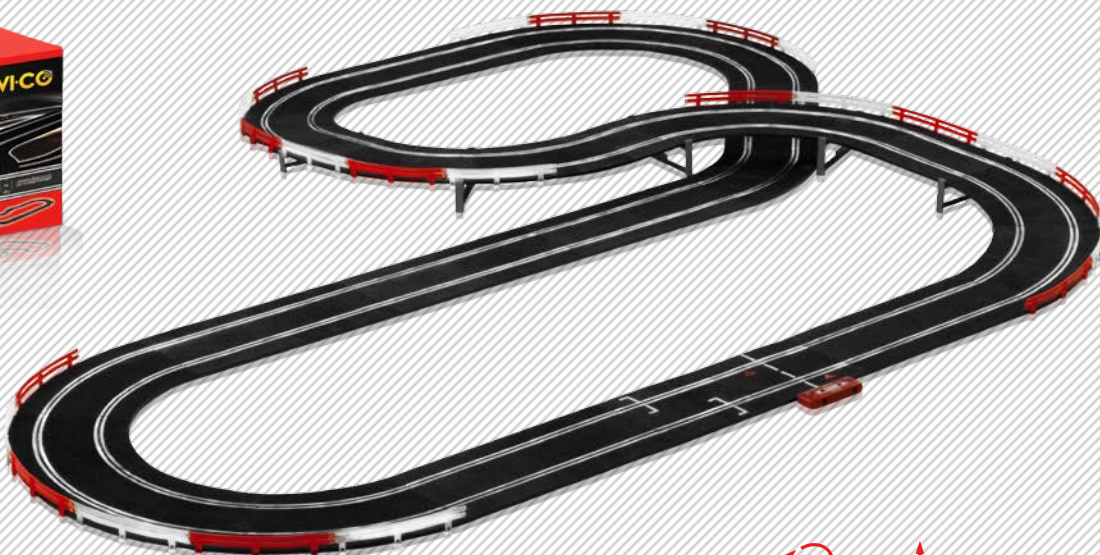

STARTER PLUS WICO
REF. 20189

BOX 47 x 37 x 27 cm

1 x STD BOX

7,78m 2,33m x 1,79m

The beginners' circuit which includes more track sections. With the 2,4Ghz Wireless WICO kit as standard to drive freely.

STARTER WICO
REF. 20187

BOX 47 x 37 x 27 cm

1 x STD BOX