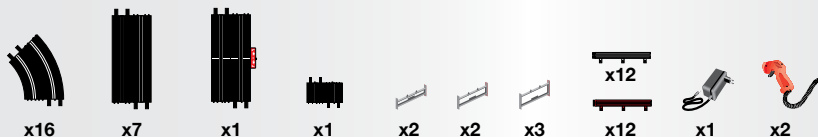

5,8m 2,57m x 0,84m

The traditional eight-shaped track. Balanced and with almost 6m length. Includes two Renault Mégane cars.

EURO CUP REF. 20181

BOX 47 x 37 x 22cm

1 x STD BOX

7,46m 2,84m x 1,24m

New layout for the successful Starter Pro set, with a long flyover and more track sections. Designed for speed lovers.

STARTER PRO V4 REF. 20183

BOX 47 x 37 x 22 cm

1 x STD BOX