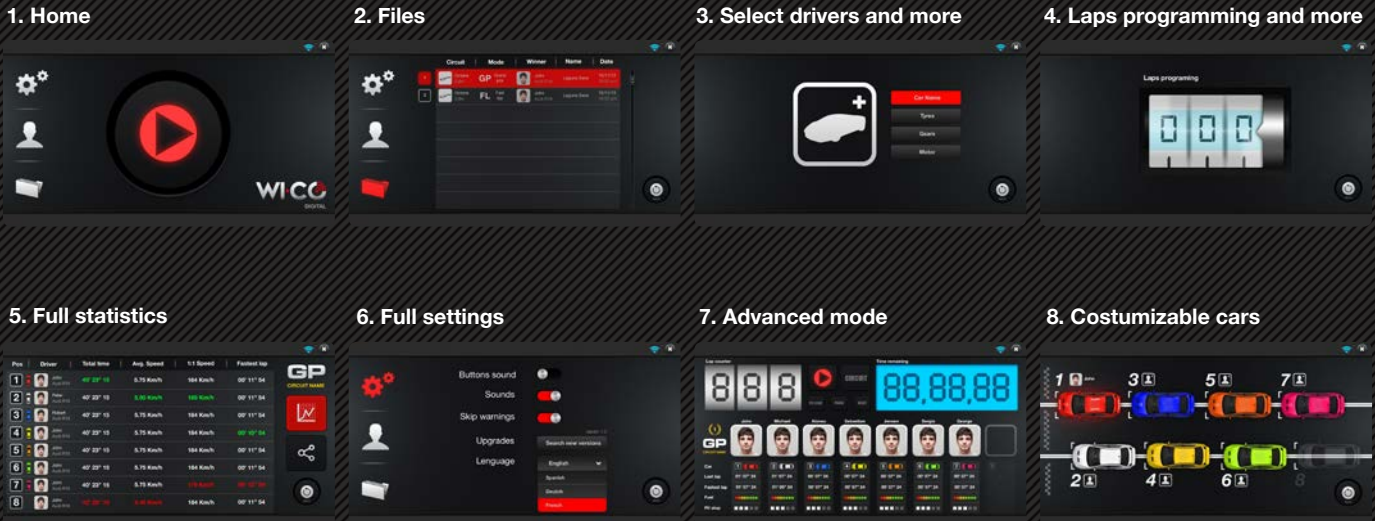

# NEW DIGITAL SYSTEM WIRELESS

2,4Ghz / UP TO 8 PLAYERS / LANE CHANGE / COMPATIBLE WITH ANDROID & APPLE

7,57m 2,48m x 1,88m

Slot set designed to take full advantage of all features that only slot digital can provide. Overtaking, refueling, and creating strategies, emotion is guaranteed.