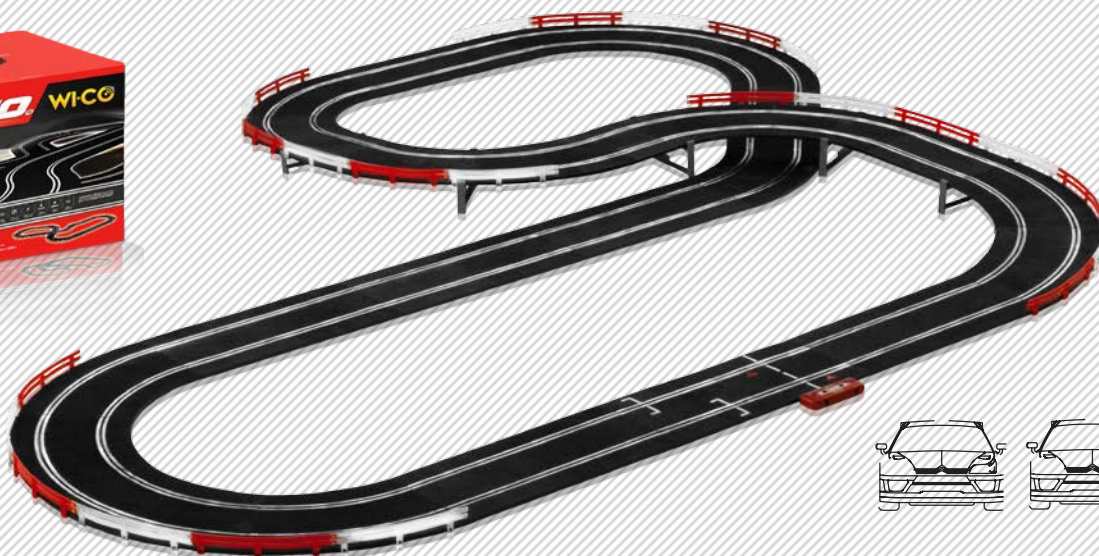

## STARTER PRO V4 REF. 20183

BOX 47 x 37 x 22 cm

1 x STD BOX

7,78m 2,33m x 1,79m

The beginners' circuit which includes more track sections. With the 2,4Ghz Wireless WICO kit as standard to drive freely. Includes 2 cars.