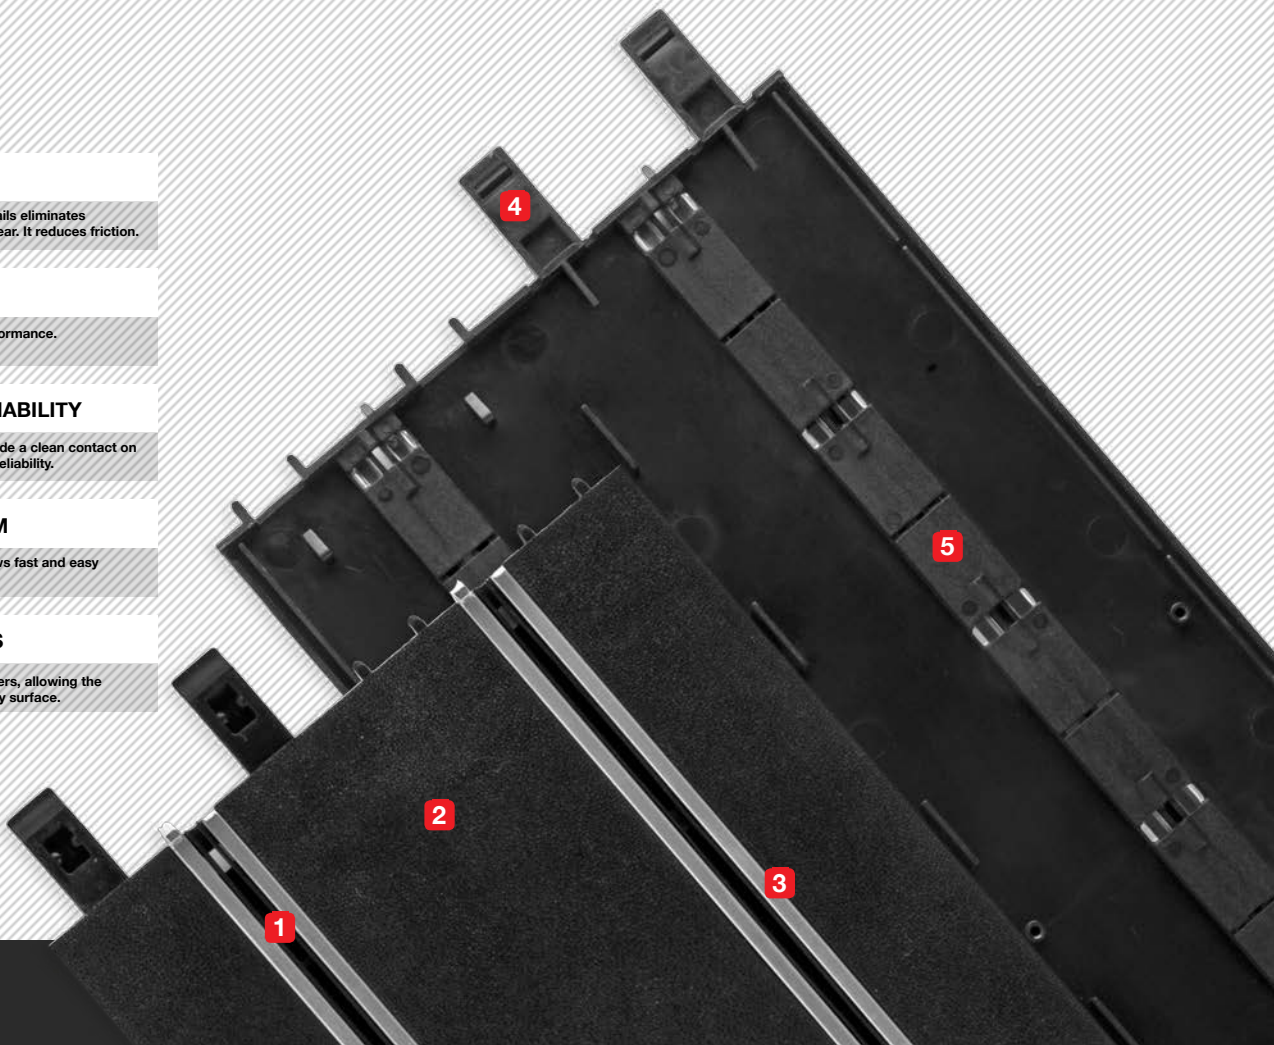

5 PROTECTED RAILS

Protects the rails from dust and others, allowing the player to assemble the circuit on any surface.