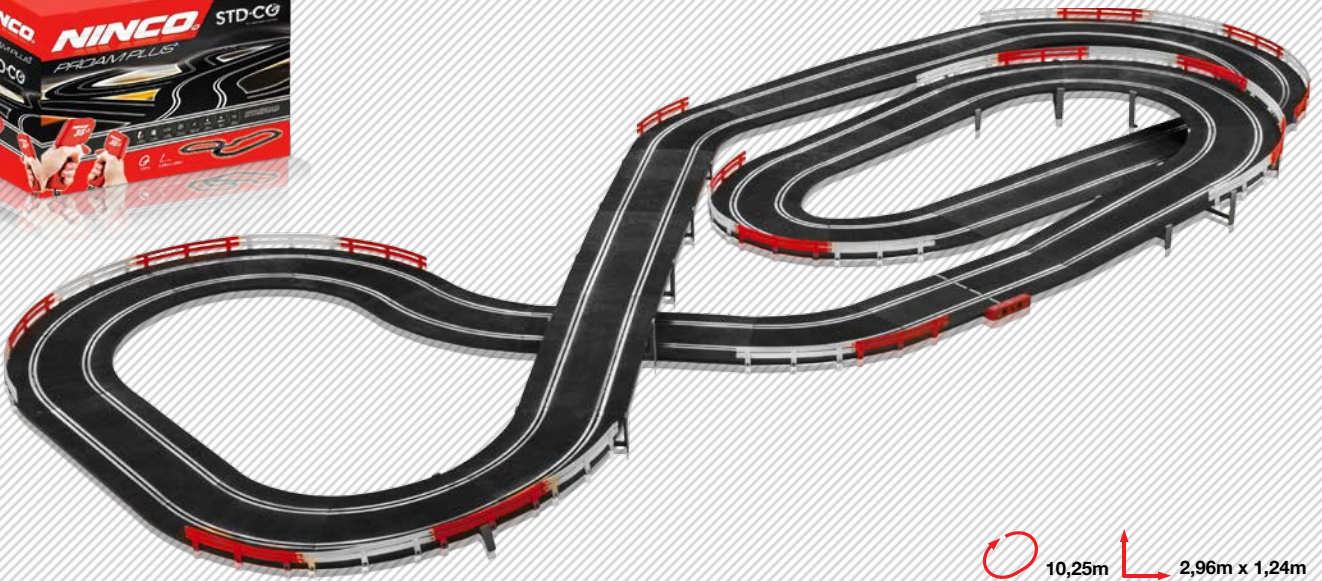

**STARTER WICO**  
REF. 20187

BOX 47 x 37 x 27 cm

1 x STD BOX

10,25m 2,96m x 1,24m

Pro Circuit with more than 10m length and two flyover sections so as to make the most of the space.

**PROAM PLUS WICO**  
REF. 20188